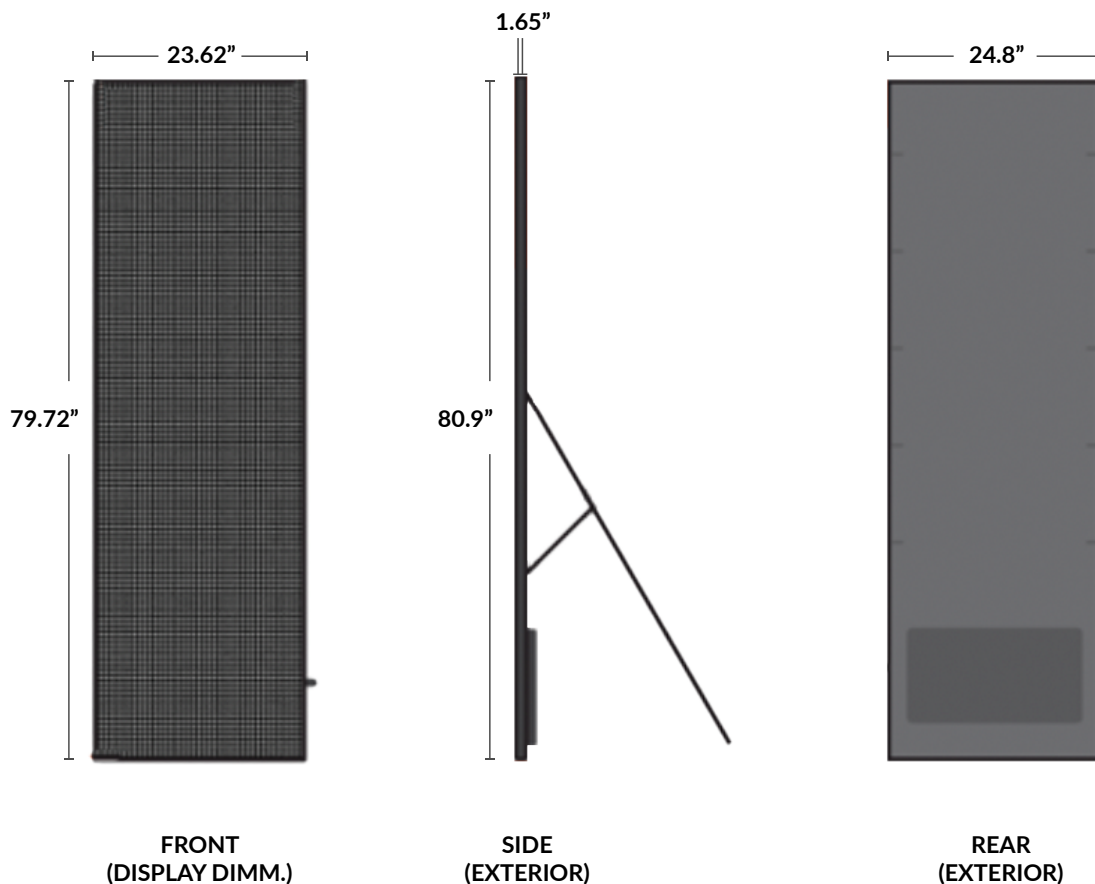

Portable LED Message Board 83"

OVERVIEW

THE LATEST IN SIGNAGE SOLUTIONS

Our latest Portable LED Message Board has been re-engineered to provide a more pixel-dense display, with near zero bezel. It features new mounting solutions like a rolling stand, and some familiar ones like the kickstand. The boards feature a built-in player that allows for easy content upload and playback via USB or wireless network. Link up to 6 message boards together to create a simple, yet impressive display in minutes.

Portable LED Message Board 83"

FEATURES & DIMENSIONS

- Resolution for content is 320x1080 for a single message board
- HDMI 1.4 input connector, users can enable full-screen scaling* to adjust the image to fit the screen automatically. Requirements for full-screen scaling in synchronous mode: | 64 pixels ≤ video source width ≤ 2048 pixels | *Images can only be scaled down and cannot be scaled up.
- HDMI 1.4 output connector, support for HDMI loop
- USB (Type B) port (internal) Connects to the control computer for content publishing and screen control.
- Gigabit Ethernet port Connects to the control computer, a LAN or public network for content publishing and screen control.
- USB 3.0 (Type A) port Allows for USB playback over USB. The Ext4 and FAT32 file systems are supported. The exFAT and FAT16 file systems are not supported.
- Audio output connector

Portable LED Message Board 83"

TECHNICAL SPECIFICATIONS

Screen	Parameters
Screen Display size (mm)	600*2025*35mm (without frames)
Screen Resolution	320*1080(P1.8)
Weight	39KG (Screen)
Brightness	480~800cd/m ² adjustable
Viewing Angle(H/V°)	H/160°/V/160°
Color Depth(Bit)	≥14bit
Refresh Rate(Hz)	≥3840HZ
Contrast	≤4000:1
Max.Power	≤820W
Ave.Power	≤245W
Repetition Frequency(Hz)	50 ~ 60 Hz
Input Voltage(V)	AC100-240V
IP Grade	IP30/IP30
Working Temperature(°C)	-10°C + 40°C