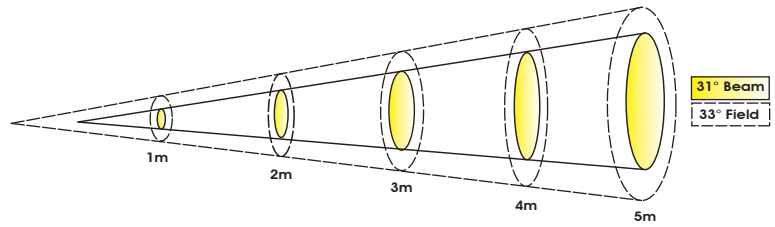

PRODUCT SPECIFICATIONS

SOURCE

(7) 15W RGBW 4-in-1 LEDs
100,00 Hour Average LED Life*

PHOTOMETRIC DATA (31° Full ON)

44,440 LUX 4,128 FC @3.3' (1m)
25,260 LUX 2,347 FC @6.6' (2m)
15,430 LUX 1,433 FC @9.8' (3m)
10,960 LUX 1,018 FC @13.1' (4m)
8,081 LUX 751 FC @16.4' (5m)

EFFECTS

Individual Pixel Control
Strobe and Selectable Dimming Curves

COLOR

RGBW

CONTROL / CONNECTIONS

(3) DMX Channel Modes (17 / 19 / 43)
RDM (Remote Device Management)
6 Button Touch Control Panel
Full Color 180° Reversible LCD Menu Display
8 / 16 Bit Resolution Adjustable Movement
3pin/5pin DMX In/Out
RJ45 Ethernet In/Out (KlingNET™ / Art-NET)
Locking Power Cable In/Out

SIZE / WEIGHT

Length: 22.6" (575mm)
Width: 7.2" (184mm)
Vertical Height: 10.2" (258mm)
Weight: 22.0 lbs. (10 kg)

ELECTRICAL / THERMAL

AC 100-240V - 50/60Hz
135W Max Power Consumption
5F to 113°F (-15°C to 45°C)

APPROVALS / RATINGS

CE | IP30

PHOTOMETRIC DATA

	1 m	3.3 ft	2 m	6.6 ft	3 m	9.8 ft	4 m	13.1 ft	5 m	16.4 ft
31° Beam Diameter	0.53	1.7	1.08	3.5	1.61	5.3	2.15	7.1	2.68	8.8
33° Field Diameter	0.58	1.9	1.14	3.7	1.62	5.3	2.21	7.3	2.75	9.0
	lux	fc	lux	fc	lux	fc	lux	fc	lux	fc
RED LEDs	10,390	965	5,508	512	2,905	270	2,092	194	1,639	152
GREEN LEDs	16,970	1,577	10,550	980	5,740	533	4,119	383	3,053	284
BLUE LEDs	4,120	383	2,507	233	1,320	123	1,149	107	766	71
WHITE LEDs	28,150	2,615	14,750	1,370	7,516	698	5,789	538	3,584	333
FULL ON	44,440	4,128	25,260	2,347	15,430	1,433	10,960	1,018	8,081	751