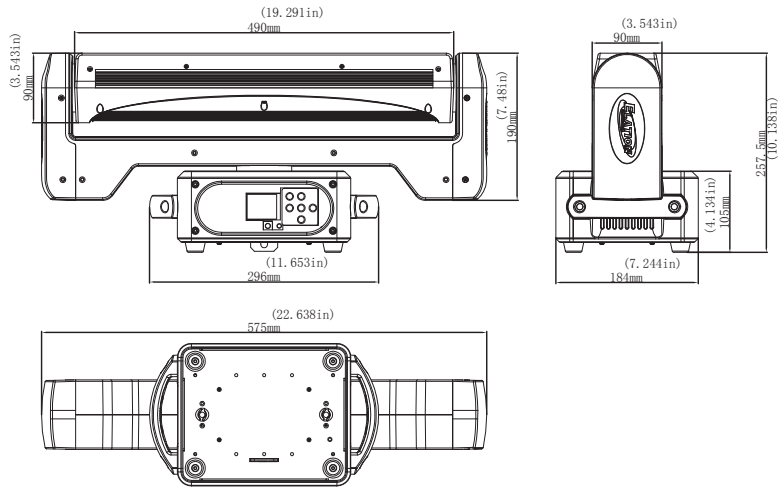

DIMENSIONAL DIAGRAMS

OPTIONAL ACCESSORIES

ORDER CODE	ITEM
TRIGGER CLAMP	Heavy Duty Wrap Around Hook Style Clamp
DRC360BAR	Road Case For ACL 360 BAR™
PLC3	3' (1m) PowerCON PRO Link Cable
CAT6PRO5	5' (1.5m) CAT6 EtherCON Cable
AC3PDMX5PRO	5 ft. (1.5m) 3pin PRO DMX Cable
AC5PDMX5PRO	5 ft. (1.5m) 5pin PRO DMX Cable
	Additional cable lengths available