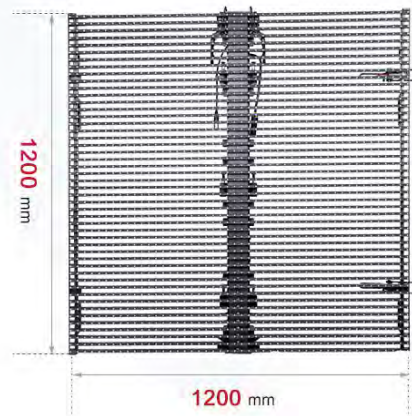

VANISH 25MM

Ultra Transparent

Specially designed for a clear “see through” LED curtain with 50% transparency.

Large-scale Installation

Dolly and fast lock features allow for fast and easy assemble and disassemble time.

Lightweight | 45 lbs per tile

FEATURES | SPECIFICATIONS | BENEFITS

- **Pixel Pitch:** 25MM
- **Brightness:** 3,500 nits
- **Weight:** 45.19 lbs
- **Transparency:** 50%
- **Frame Size:** 47.24 x 47.24 x 3.74 in
- **Pixel/Screen:** 48 x 48
- **Viewing Angle:** Horizontal: 140 | Vertical: 120
- **580 Watts per tile**