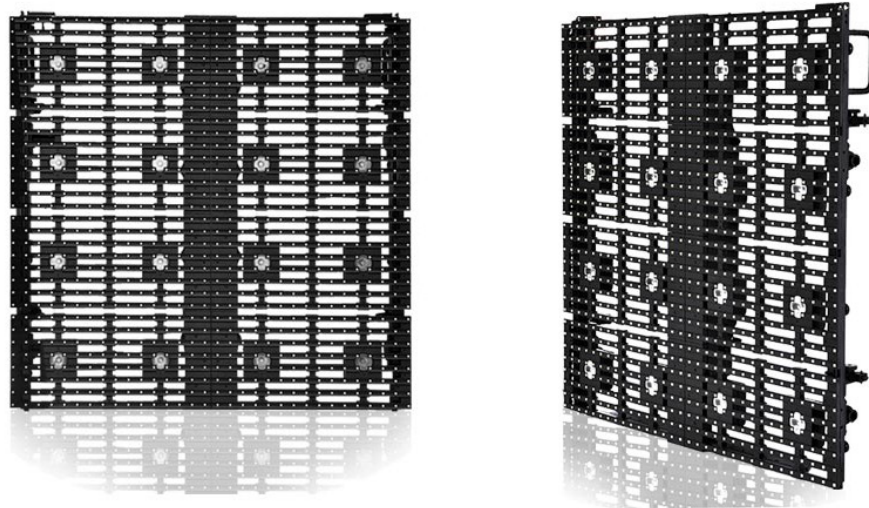

18.75 MM HYBRID

The ROE Visual Hybrid combines an 18.75MM LED display with LED spotlights integrated into each tile. This function enables the product to be used in a variety of ways for both video and lighting. Mounted to the tile, the lightweight Touring Frame greatly improves the installation and use of the Hybrid. By using magnets, assembly has never been so easy and can be handled by a single person. With an 18MM pitch for the display pixels and 150MM for larger spotlights, this innovative product can be used for all types of events.

FEATURES | SPECIFICATIONS | BENEFITS

- **Outdoor:** Yes
- **Pixel Pitch:** 18MM, 150MM
- **Brightness:** 3200
- **Weight:** 27 LBS
- **Transparency:** 30%
- **Frame size:** 23.62" x 23.62" x 3.23"
- **Pixel/Screen:** 32 x 32
- **Viewing Angle:** 160°

SHOW TECHNOLOGY