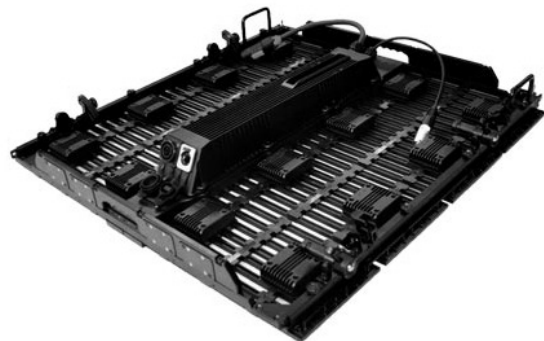

18.75 MM HYBRID

The ROE Visual Hybrid combines an 18.75MM LED display with LED spotlights integrated into each tile. This function enables the product to be used in a variety of ways for both video and lighting. Mounted to the tile, the lightweight Touring Frame greatly improves the installation and use of the Hybrid. By using magnets, assembly has never been so easy and can be handled by a single person. With an 18MM pitch for the display pixels and 150MM for larger spotlights, this innovative product can be used for all types of events.

FEATURES | SPECIFICATIONS | BENEFITS

- **Outdoor:** Yes
- **Pixel Pitch:** 18MM, 150MM
- **Brightness:** 3200
- **Weight:** 27 LBS
- **Transparency:** 30%
- **Frame size:** 23.62" x 23.62" x 3.23"
- **Pixel/Screen:** 32 x 32
- **Viewing Angle:** 160°