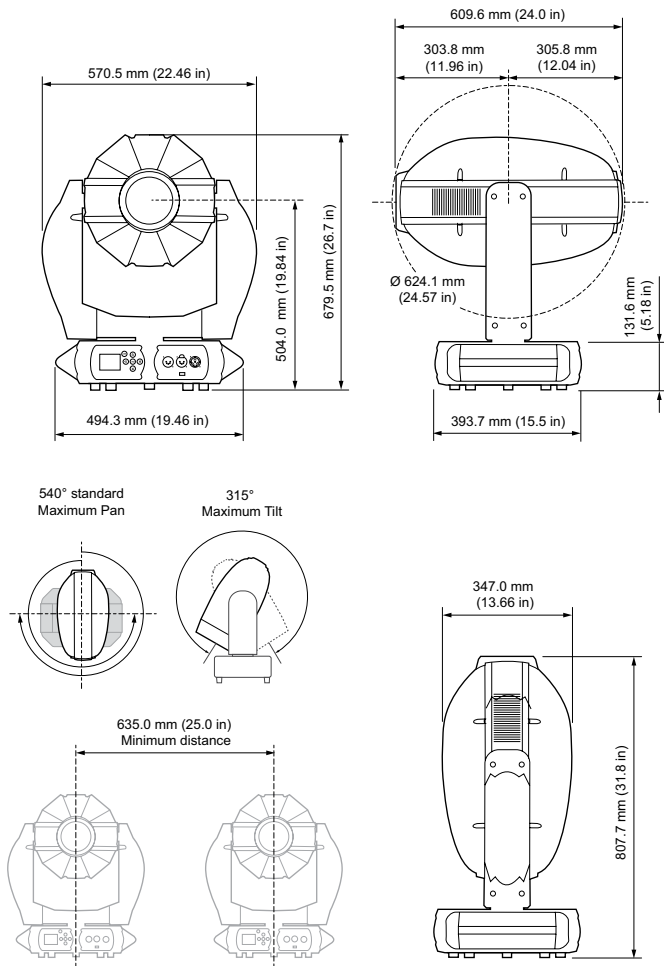

Movement

Pan Angle	540°
Tilt Angle	270°

Mounting

Hanging Type	VL rails
Hanging Centers	635 mm (25.0 in)
Fixture mounting/Hanging orientation	Hanging - Floor - Side Side hang mode
Secondary Safety Wire Point	1 x Safety point located on underside of upper enclosure Safety Wire not included

Dimensions

Physical

Construction	Metal frame, Plastic covers
Standard Finish	Black
Dimensions	571 x 624 x 808 mm (23.0 x 25.0 x 32.0 in)
Fixture Weight	41.0 kg (90.0 lb)
Operating Temperature (Standard Mode)	-20-40°C (-20-140°F)
Operating Temperature (Studio Mode)	-20-50°C (-20-122°F)

Gobo and Effect Wheels

Gobo Wheel 1	6 + Open Interchangeable
Material	Glass
Diameter / Thickness	37.5 mm x 1.1 mm
Image Size	29.5 mm
Gobo Wheel 2	6 + Open Interchangeable
Material	Glass
Diameter / Thickness	37.5 mm x 1.1 mm
Image Size	29.5 mm
Amination Wheel 1	1
Material	Glass
Amination Wheel 2	1
Material	Glass
Gobo Wheel/Animation Features	MegaStep, Twist, Shake, Wheel Spin